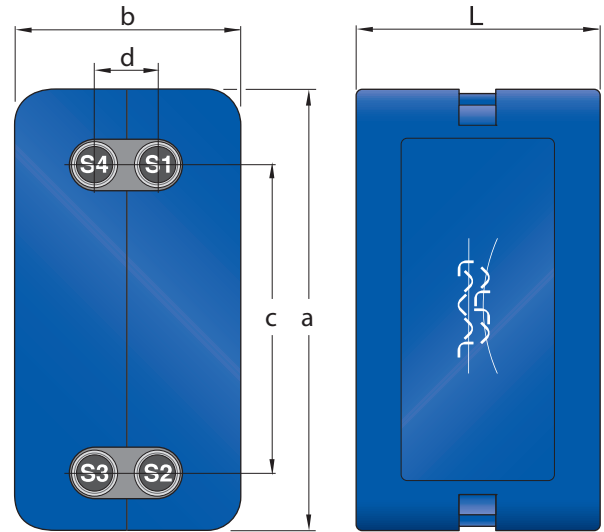

*) Sizes to fit all standard sizes

**) Side S1, S2 = 816 mm. Side S3, S4 = 861 mm.

IN-H max 110°C -Type B

Model	a	b	c	d	L
CB16/AlfaNova 14	248	120	172	42	*)
CB18/CB20	366	137	272	46	*)
CB30/AlfaNova 27	354	156	250	50	*)
CB60/AlfaNova 52	570	156	466	50	*)

*) Sizes to fit all standard item sizes

IN-H max 200°C -Type W

Model	a	b	c	d	L
CB400/AlfaNova 400	1055	570	825	255	*)

*) Sizes to fit all standard item sizes

How to contact Alfa Laval

Up-to-date AlfaLaval contact details for all countries are always available on our website on www.alfalaval.com